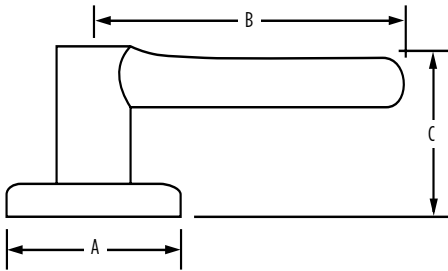

Passage

Privacy

Entry

Inactive

BRNL		 20 min.	Satin Nickel	Polished Chrome	Satin Chrome	Matte Black
Passage	GLC101 BRNL SQT	<input type="checkbox"/>	<input type="checkbox"/>	<input type="checkbox"/>	<input type="checkbox"/>	<input type="checkbox"/>
Privacy	GLC331 BRNL SQT	<input type="checkbox"/>	<input type="checkbox"/>	<input type="checkbox"/>	<input type="checkbox"/>	<input type="checkbox"/>
Entry	GLC535 BRNL SQT	<input type="checkbox"/>	<input type="checkbox"/>	<input type="checkbox"/>	<input type="checkbox"/>	<input type="checkbox"/>
Inactive	GLC12 BRNL SQT	<input type="checkbox"/>	<input type="checkbox"/>	<input type="checkbox"/>	<input type="checkbox"/>	<input type="checkbox"/>

SPECIFICATIONS

Door Prep	Cross Bore 2-1/8" Edge Bore 1" Latch Face 1" x 2-1/4"
Backset	Adjustable to 2-3/8" or 2-3/4"
Door Thickness	SMT 1-3/8" - 1 3/4" KW P&T 1-3/4"
Cylinder	SmartKey or KW 5-pin
Faceplates	1" x 2 1/4" Specify round corner or square corner or drive-in"
Strikes	1-1/8" or 2-3/4" Specify round corner or square corner"
Bolt	1" throw
Door Handing	Reversible for right or left-handed doors
ANSI/BHMA	A156.5 Grade 3
ADA	Interior turn piece meets 4.13.9 ADA requirements
UL	*Meets 3 hour fire rating for all UL functions when fronted latches used. Meets 20 minute with Square, Radius or Drive-In used
ASTM	All Weiser product meets ASTM E 331 water penetration testing

Dimensions	A	B	C	C (Keyed)
Breton (Square Rose)	2 5/8"	4"	2 3/16"	

WARRANTY:

Weiser™ products provide a "Lifetime Mechanical Warranty" that covers all defects in material and workmanship. For more information, please visit ca.weiserlock.com/en/warranty/.